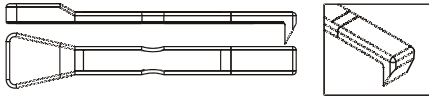

Removal Tool Kit - 800400

800301D3

800304D3

800305D3

800306D3

800326D3

15 cm

Scraper Tool Kit- 800401

800310D4

800315D4

800317D4

800324D4

15 cm

Windscreen Tool Kit - 800404

800302D3

800350D1

800309D3

800324D4

15 cm

Wrench tool kit - 800406

800506D4 - WRENCH TOOL 6mm

800508D4 - WRENCH TOOL 8mm

800510D4 - WRENCH TOOL 10mm

800512D4 - WRENCH TOOL 12mm

800513D4 - WRENCH TOOL 13mm

14,5 cm

Pry Tool Kit - 800402

800410D2

800411D2

24 cm

Overhaul Tool - 800403

800412

13 cm